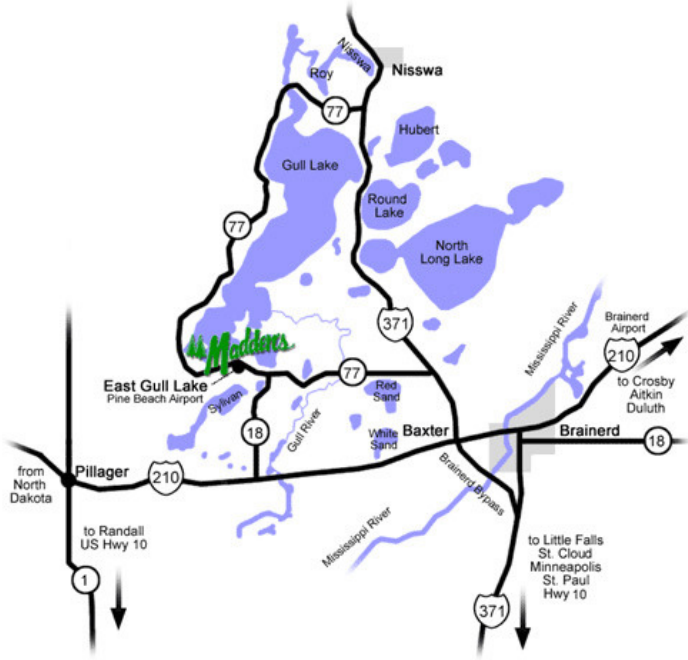

11:00am Brunch

Transportation will be NOT be available for this location. Map located on the next page.

RSVP by November 26th

When calling to RSVP please let us know which location you will need transportation from if applicable. If driving directly to the party, there is a map on the next page.

Madden's on Gull Lake

December 6, 2018

11266 Pine Beach Peninsula

Brainerd, MN 56401

Take 371 to County Road 77 (Pine Beach Rd.) Turn left , 7 miles

Moose Lodge, Waite Park

December 12 or 13, 2018

1300 North 3rd St

Waite Park, MN 56387-1059

Off 3rd Street North and 13th Avenue North

Chanhassen Theatre Trip

Join us on **February 6, 2019** for the musical, Holiday Inn. Nothing but blue skies ahead when Jim turns his new farmhouse into an entertainment venue and inn during the holidays. Together with the lovely school teacher Linda, they celebrate seven holidays with dazzling song-and-dance performances sure to warm your heart.