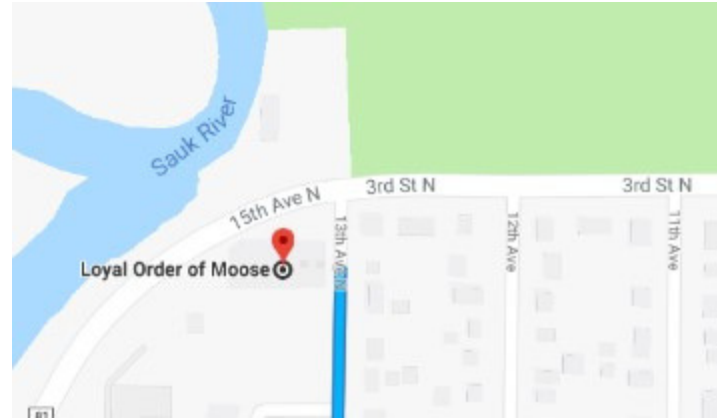

11:00am Brunch

Transportation will be NOT be available for this location. Map located on the next page.

RSVP by November 26th

When calling to RSVP please let us know which location you will need transportation from if applicable. If driving directly to the party, there is a map on the next page.

Madden's on Gull Lake

December 6, 2018

11266 Pine Beach Peninsula

Brainerd, MN 56401

Take 371 to County Road 77 (Pine Beach Rd.) Turn left , 7 miles

Moose Lodge, Waite Park

December 12 or 13, 2018

1300 North 3rd St

Waite Park, MN 56387-1059

Off 3rd Street North and 13th Avenue North

Chanhassen Theatre Trip

Join us on **February 6, 2019** for the musical, Holiday Inn. Nothing but blue skies ahead when Jim turns his new farmhouse into an entertainment venue and inn during the holidays. Together with the lovely school teacher Linda, they celebrate seven holidays with dazzling song-and-dance performances sure to warm your heart.

The price for this trip is \$90 which includes your ticket for the show, dinner, and the bus ride with snacks.

Pick up times are at the following locations:

Cenex South in Bemidji: 5:00am

Deerwood Bank

Brainerd: 7:00am